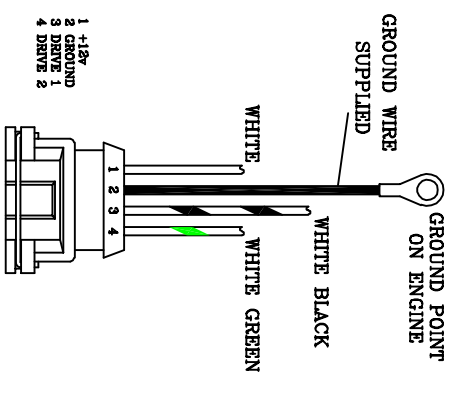

# COIL CONNECTOR PIN OUTS

DISTRIBUTOR LESS  
CORSA COIL/AMPLIFIER

DISTRIBUTOR LESS  
FORD COIL

DISTRIBUTOR LESS  
LATER FORD COIL

COIL ON PLUG  
LATER FORD COIL

DISTRIBUTOR LESS  
BOSCH COIL

DISTRIBUTOR LESS  
SAGEM/VALEO/SIEMENS/LUCAS COIL  
PLUS SOME PEUGEOT  
COIL ON PLUG SYSTEMS

COIL ON PLUG  
SUZUKI HYABUSA

TBA

© GWR MOTORSPORT  
COLOURS ARE ONLY APPLICABLE TO  
GWR MOTORSPORT MANUFACTURED HARNESS  
CHECK INFORMATION BEFORE CONNECTING