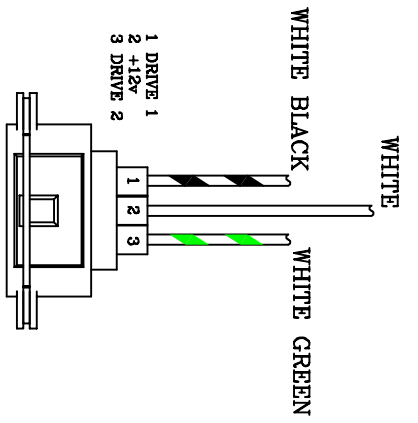

# COIL CONNECTOR PIN OUTS

DISTRIBUTOR LESS  
CORSA COIL/AMPLIFIER

DISTRIBUTOR LESS  
FORD COIL

DISTRIBUTOR LESS  
LATER FORD COIL

COIL ON PLUG  
LATER FORD COIL

DISTRIBUTOR LESS  
BOSCH COIL

DISTRIBUTOR LESS  
SAGEM/VALEO/SIEMENS/LUCAS COIL  
PLUS SOME PEUGEOT  
COIL ON PLUG SYSTEMS

COIL ON PLUG  
SUZUKI HYABUSA

TBA

© GWR MOTORSPORT  
COLOURS ARE ONLY APPLICABLE TO  
GWR MOTORSPORT MANUFACTURED HARNESS  
CHECK INFORMATION BEFORE CONNECTING