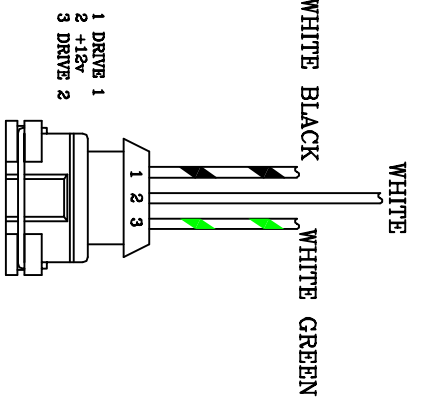

DISTRIBUTOR LESS
SAGEM/VALEO/SIEMENS/LUCAS COIL
PLUS SOME PEUGEOT
COIL ON PLUG SYSTEMS

DISTRIBUTOR LESS
BOSCH COIL