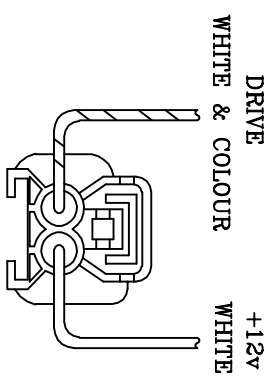

# COIL CONNECTOR PIN OUTS

DISTRIBUTOR LESS  
CORSA COIL/AMPLIFIER

DISTRIBUTOR LESS  
FORD COIL

DISTRIBUTOR LESS  
LATER FORD COIL

COIL ON PLUG  
LATER FORD COIL

DISTRIBUTOR LESS  
BOSCH COIL

DISTRIBUTOR LESS  
SAGEM/VALEO/SIEMENS/LUCAS COIL  
PLUS SOME PEUGEOT  
COIL ON PLUG SYSTEMS

COIL ON PLUG  
SUZUKI HYABUSA

TBA

© GWR MOTORSPORT  
COLOURS ARE ONLY APPLICABLE TO  
GWR MOTORSPORT MANUFACTURED HARNESS  
CHECK INFORMATION BEFORE CONNECTING